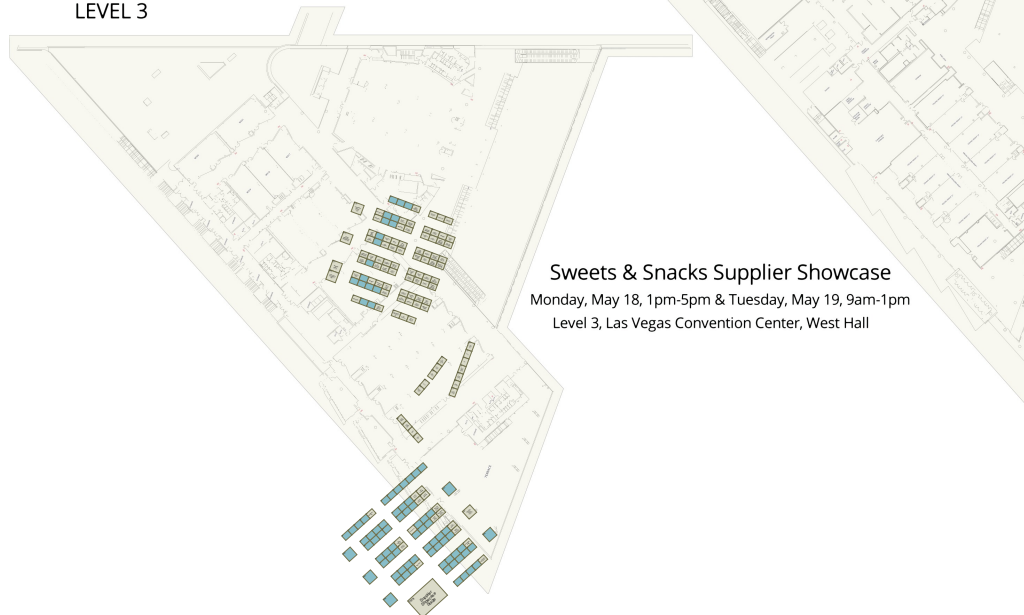

# Exhibit Hall

LEVEL 3, Las Vegas Convention Center, West Hall

LEVEL 3

**Sweets & Snacks Supplier Showcase**  
Monday, May 18, 1pm-5pm & Tuesday, May 19, 9am-1pm  
Level 3, Las Vegas Convention Center, West Hall