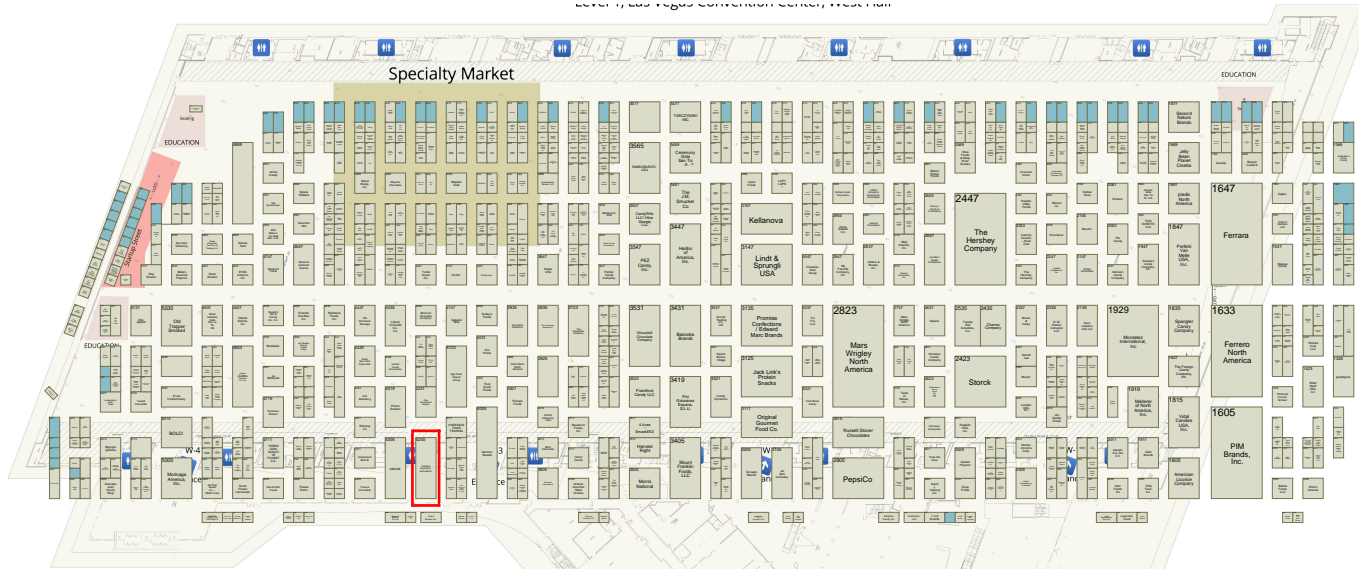

# Exhibit Hall

LEVEL 3, Las Vegas Convention Center, West Hall

LEVEL 3

**Sweets & Snacks Supplier Showcase**  
Monday, May 18, 1pm-5pm & Tuesday, May 19, 9am-1pm  
Level 3, Las Vegas Convention Center, West Hall